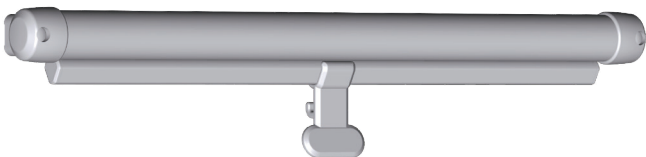

seaSHADE

Roller Mini & Maxi

Smart, neat and practical cassette blinds for small or large hatches, windows and portlights

- Spring loaded large or small roller blind in a large or small slimline cassette
- Onboard privacy and comfort
- Cabin light and temperature control
- Reduce UV damage and glare
- Cross-bar, handle and hold-down options for convenient use and beautifully neat and tidy stowage
- Available in white or ivory
- Easy installation
- Low profile designs for both large and small

Full width crossbar with end caps for hold-down and mid-point opening

Narrow crossbar for extra compact stowage with central hold-down peg for leather pull tab or latch fitting for central handle

Narrow crossbar with internal rope pull and cleat for precise adjustment

seaSHADE

Roller Mini & Maxi

Slimline cassette housings for large and small SEASHADE Rollers

SEASHADE Roller Maxi

Full width crossbar

Narrow crossbar for extra compact stowage

Cassette width = Fabric width + 53.5mm

SEASHADE Roller Mini

Full width crossbar

Narrow crossbar for extra compact stowage

Cassette width = Fabric width + 45.5mm

SEASHADE Roller

Available in the following standard sizes:

	Code	Width (W)	Drop (H)
Mini	S1	280mm	280mm
Mini	S2	381mm	240mm
Mini	S3	450mm	315mm
Mini	S4	503mm	315mm
Mini	S5	660mm	315mm
Maxi	S6	462mm	462mm
Maxi	S7	570mm	590mm