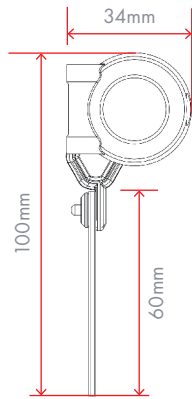

Full width crossbar with end caps for hold-down and mid-point opening

Narrow crossbar for extra compact stowage with central hold-down peg for leather pull tab or latch fitting for central handle

Narrow crossbar with internal rope pull and cleat for precise adjustment

seaSHADE

Roller Mini & Maxi

Slimline cassette housings for large and small SEASHADE Rollers

SEASHADE Roller Maxi

Full width crossbar

Narrow crossbar for extra compact stowage

Cassette width = Fabric width + 53.5mm

SEASHADE Roller Mini

Full width crossbar

Narrow crossbar for extra compact stowage

Cassette width = Fabric width + 45.5mm

SEASHADE Roller

Available in the following standard sizes:

	Code	Width (W)	Drop (H)
Mini	S1	280mm	280mm
Mini	S2	381mm	240mm
Mini	S3	450mm	315mm
Mini	S4	503mm	315mm
Mini	S5	660mm	315mm
Maxi	S6	462mm	462mm
Maxi	S7	570mm	590mm

Minimum and maximum dimensions:

SEASHADE Roller Mini	Width (W)	Drop (H)
Minimum	125mm	85mm
Maximum	1200mm	320m

SEASHADE Roller Maxi	Width (W)	Drop (H)
Minimum	125mm	85mm
Maximum	1800mm	1250m

Width and drop measurements are the fabric excluding the cassette, crossbar and handle