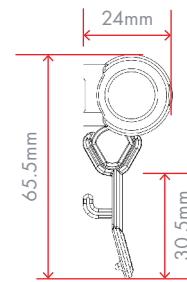

Full width crossbar with end caps for hold-down and mid-point opening

Narrow crossbar for extra compact stowage with central hold-down peg for leather pull tab or latch fitting for central handle

Narrow crossbar with internal rope pull and cleat for precise adjustment

seaSHADE

Roller Mini & Maxi

Slimline cassette housings for large and small SEASHADE Rollers

SEASHADE Roller Maxi

Full width crossbar

Narrow crossbar for extra compact stowage

Cassette width = Fabric width + 53.5mm

SEASHADE Roller Mini

Full width crossbar

Narrow crossbar for extra compact stowage

Cassette width = Fabric width + 45.5mm

SEASHADE Roller

Available in the following standard sizes:

	Code	Width (W)	Drop (H)
Mini	S1	280mm	280mm
Mini	S2	381mm	240mm
Mini	S3	450mm	315mm
Mini	S4	503mm	315mm
Mini	S5	660mm	315mm
Maxi	S6	462mm	462mm
Maxi	S7	570mm	590mm

Minimum and maximum dimensions:

SEASHADE Roller Mini	Width (W)	Drop (H)
Minimum	125mm	85mm
Maximum	1200mm	320m

SEASHADE Roller Maxi	Width (W)	Drop (H)
Minimum	125mm	85mm
Maximum	1800mm	1250m

Width and drop measurements are the fabric excluding the cassette, crossbar and handle