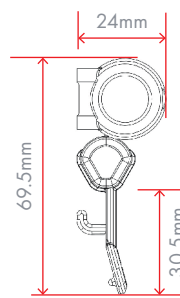

Full width crossbar with end caps for hold-down and mid-point opening

Narrow crossbar for extra compact stowage with central hold-down peg for leather pull tab or latch fitting for central handle

Narrow crossbar with internal rope pull and cleat for precise adjustment

seaSHADE

Roller Mini & Maxi

Slimline cassette housings for large and small SEASHADE Rollers

SEASHADE Roller Maxi

Full width crossbar

Narrow crossbar for extra compact stowage

Cassette width = Fabric width + 53.5mm

SEASHADE Roller Mini

Full width crossbar

Narrow crossbar for extra compact stowage

Cassette width = Fabric width + 45.5mm

SEASHADE Roller

Available in the following standard sizes:

	Code	Width (W)	Drop (H)
Mini	S1	280mm	280mm
Mini	S2	381mm	240mm
Mini	S3	450mm	315mm
Mini	S4	503mm	315mm
Mini	S5	660mm	315mm
Maxi	S6	462mm	462mm
Maxi	S7	570mm	590mm

Minimum and maximum dimensions:

SEASHADE Roller Mini	Width (W)	Drop (H)
Minimum	125mm	85mm
Maximum	1200mm	320m

SEASHADE Roller Maxi	Width (W)	Drop (H)
Minimum	125mm	85mm
Maximum	1800mm	1250m

Width and drop measurements are the fabric excluding the cassette, crossbar and handle