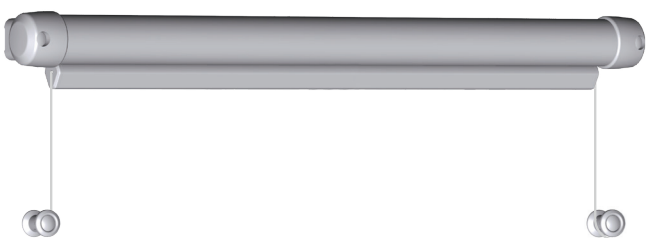

seaSHADE

Roller Mini & Maxi

Smart, neat and practical cassette blinds for small or large hatches, windows and portlights

- Spring loaded large or small roller blind in a large or small slimline cassette
- Onboard privacy and comfort
- Cabin light and temperature control
- Reduce UV damage and glare
- Cross-bar, handle and hold-down options for convenient use and beautifully neat and tidy stowage
- Available in white or ivory
- Easy installation
- Low profile designs for both large and small

Full width crossbar with end caps for hold-down and mid-point opening

Narrow crossbar for extra compact stowage with central hold-down peg for leather pull tab or latch fitting for central handle

Narrow crossbar with internal rope pull and cleat for precise adjustment

seaSHADE

Roller Mini & Maxi

Slimline cassette housings for large and small SEASHADE Rollers

SEASHADE Roller Maxi

Full width crossbar

Narrow crossbar for extra compact stowage

Cassette width = Fabric width + 53.5mm

SEASHADE Roller Mini

Full width crossbar

Narrow crossbar for extra compact stowage

Cassette width = Fabric width + 45.5mm

SEASHADE Roller

Available in the following standard sizes:

	Code	Width (W)	Drop (H)
Mini	S1	280mm	280mm
Mini	S2	381mm	240mm
Mini	S3	450mm	315mm
Mini	S4	503mm	315mm
Mini	S5	660mm	315mm
Maxi	S6	462mm	462mm
Maxi	S7	570mm	590mm