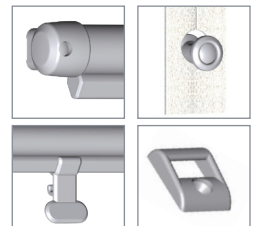

seaSHADE

Roller Mini & Maxi

Smart, neat and practical cassette blinds for small or large hatches, windows and portlights

- Spring loaded large or small roller blind in a large or small slimline cassette
- Onboard privacy and comfort
- Cabin light and temperature control
- Reduce UV damage and glare
- Cross-bar, handle and hold-down options for convenient use and beautifully neat and tidy stowage
- Available in white or ivory
- Easy installation
- Low profile designs for both large and small

Full width crossbar with end caps for hold-down and mid-point opening

Narrow crossbar for extra compact stowage with central hold-down peg for leather pull tab or latch fitting for central handle

Narrow crossbar with internal rope pull and cleat for precise adjustment