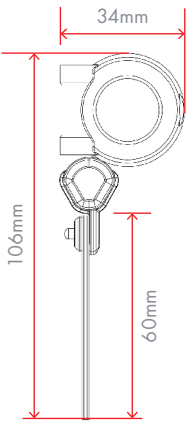

Full width crossbar with end caps for hold-down and mid-point opening

Narrow crossbar for extra compact stowage with central hold-down peg for leather pull tab or latch fitting for central handle

Narrow crossbar with internal rope pull and cleat for precise adjustment

seaSHADE

Roller Mini & Maxi

Slimline cassette housings for large and small SEASHADE Rollers

SEASHADE Roller Maxi

Full width crossbar

Narrow crossbar for extra compact stowage

Cassette width = Fabric width + 53.5mm

SEASHADE Roller Mini

Full width crossbar

Narrow crossbar for extra compact stowage

Cassette width = Fabric width + 45.5mm

SEASHADE Roller

Available in the following standard sizes:

	Code	Width (W)	Drop (H)
Mini	S1	280mm	280mm
Mini	S2	381mm	240mm
Mini	S3	450mm	315mm
Mini	S4	503mm	315mm
Mini	S5	660mm	315mm
Maxi	S6	462mm	462mm
Maxi	S7	570mm	590mm

Minimum and maximum dimensions:

SEASHADE Roller Mini	Width (W)	Drop (H)
Minimum	125mm	85mm
Maximum	1200mm	320m

SEASHADE Roller Maxi	Width (W)	Drop (H)
Minimum	125mm	85mm
Maximum	1800mm	1250m

Width and drop measurements are the fabric excluding the cassette, crossbar and handle