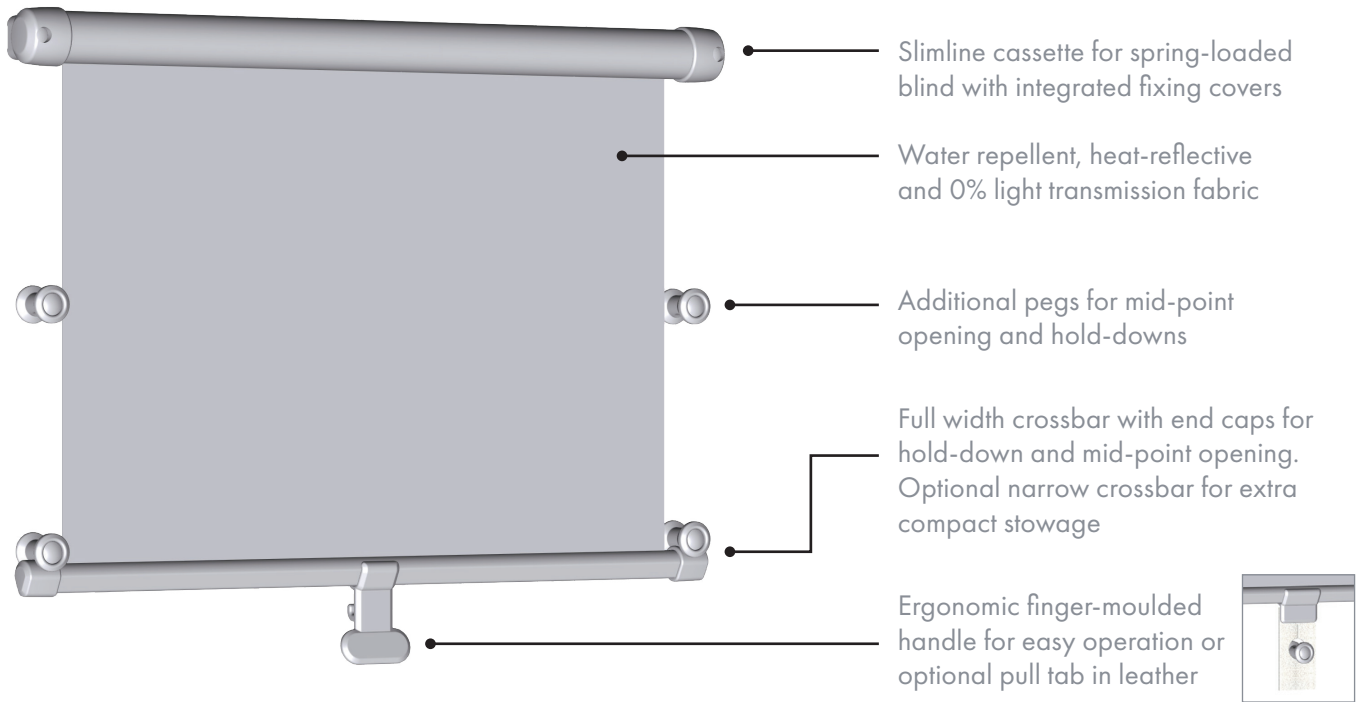

seaSHADE

Roller Mini & Maxi

Smart, neat and practical cassette blinds for small or large hatches, windows and portlights

- Spring loaded large or small roller blind in a large or small slimline cassette
- Onboard privacy and comfort
- Cabin light and temperature control
- Reduce UV damage and glare
- Cross-bar, handle and hold-down options for convenient use and beautifully neat and tidy stowage
- Available in white or ivory
- Easy installation
- Low profile designs for both large and small

Full width crossbar with end caps for hold-down and mid-point opening

Narrow crossbar for extra compact stowage with central hold-down peg for leather pull tab or latch fitting for central handle

Narrow crossbar with internal rope pull and cleat for precise adjustment

seaSHADE

Roller Mini & Maxi

Slimline cassette housings for large and small SEASHADE Rollers

SEASHADE Roller Maxi

Full width crossbar

Narrow crossbar for extra compact stowage

Cassette width = Fabric width + 53.5mm

Minimum and maximum dimensions:

SEASHADE Roller Mini	Width (W)	Drop (H)
Minimum	125mm	85mm
Maximum	1200mm	320m

SEASHADE Roller Maxi	Width (W)	Drop (H)
Minimum	125mm	85mm
Maximum	1800mm	1250m

Width and drop measurements are the fabric excluding the cassette, crossbar and handle