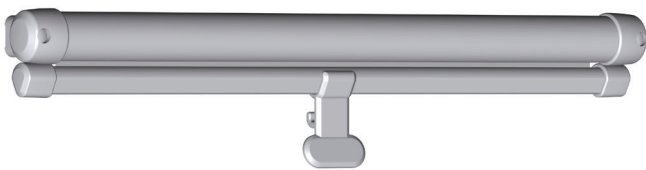

seaSHADE

Roller Mini & Maxi

Smart, neat and practical cassette blinds for small or large hatches, windows and portlights

- Spring loaded large or small roller blind in a large or small slimline cassette
- Onboard privacy and comfort
- Cabin light and temperature control
- Reduce UV damage and glare
- Cross-bar, handle and hold-down options for convenient use and beautifully neat and tidy stowage
- Available in white or ivory
- Easy installation
- Low profile designs for both large and small

Full width crossbar with end caps for hold-down and mid-point opening

Narrow crossbar for extra compact stowage with central hold-down peg for leather pull tab or latch fitting for central handle

Narrow crossbar with internal rope pull and cleat for precise adjustment

seaSHADE

Roller Mini & Maxi

Slimline cassette housings for large and small SEASHADE Rollers

SEASHADE Roller Maxi

Full width crossbar

Narrow crossbar for extra compact stowage

Cassette width = Fabric width + 53.5mm

SEASHADE Roller Mini

Full width crossbar

Narrow crossbar for extra compact stowage

Cassette width = Fabric width + 45.5mm

SEASHADE Roller

Available in the following standard sizes:

	Code	Width (W)	Drop (H)
Mini	S1	280mm	280mm
Mini	S2	381mm	240mm
Mini	S3	450mm	315mm
Mini	S4	503mm	315mm
Mini	S5	660mm	315mm
Maxi	S6	462mm	462mm
Maxi	S7	570mm	590mm