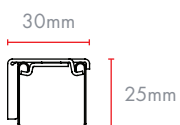

Pleat options

Soft Pleat Standard

Soft Pleat Gradient

Sectional view headrails

Manual

Powered 24v motor

Powered 230v motor

seaROMAN

Control options

Pull Cord

Lift and lower functions in one convenient operation. Pull cord can be mounted left or right.

Powered

'Hands-free' operation by an electric motor controlled by switch or remote.

Breakapart connector

SEAROMAN fabric options

Pleat type	Light transmission
Flat, Classic, Hobble	Sheer unlined
	Non-blackout lined
	Blackout lined
	Bonded blackout

Minimum and maximum dimensions	Width (X)	Drop (Y)
	Minimum	460mm
Maximum	3000mm	3000mm