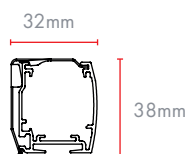

Pleat options

Soft Pleat Standard

Soft Pleat Gradient

Sectional view headrails

Manual

Powered 24v motor

Powered 230v motor

seaROMAN

SEAROMAN fabric options

Pleat type	Light transmission
Flat, Classic, Hobble	Sheer unlined
	Non-blackout lined
	Blackout lined
	Bonded blackout

Minimum and maximum dimensions	Width (X)	Drop (Y)
	Minimum	460mm
Maximum	3000mm	3000mm