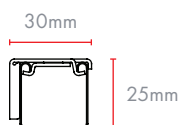

Pleat options

Flat Fold

Plain Classic Pleated

Soft Fold/Hobbled

Sectional view headrails

Manual

Powered 24v motor

Powered 230v motor

Control options

Pull Cord

Lift and lower functions in one convenient operation. Pull cord can be mounted left or right.

Powered

'Hands-free' operation by an electric motor controlled by switch or remote.

Breakapart connector

Next generation of stylish and child safe connector keeps cords tidy

Cord cleat

Available in black or white, our elegant cleat keeps cords tidy

Discreet button hole exit for pull cord

Guidewires inset 50mm from fabric edge

SEAROMAN fabric options

Pleat type	Light transmission
Flat, Classic, Hobble	Sheer unlined
	Non-blackout lined
	Blackout lined
	Bonded blackout

Minimum and maximum dimensions	Width (X)	Drop (Y)
	Minimum	460mm
Maximum	3000mm	3000mm