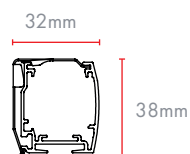

Pleat options

Flat Fold

Plain Classic Pleated

Soft Fold/Hobbled

Sectional view headrails

Manual

Powered 24v motor

Powered 230v motor

SEAROMAN fabric options

Pleat type	Light transmission
Flat, Classic, Hobble	Sheer unlined
	Non-blackout lined
	Blackout lined
	Bonded blackout

Minimum and maximum dimensions	Width (X)	Drop (Y)
	Minimum	460mm
Maximum	3000mm	3000mm