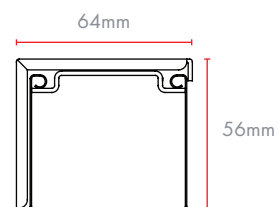

Powered 230v motor