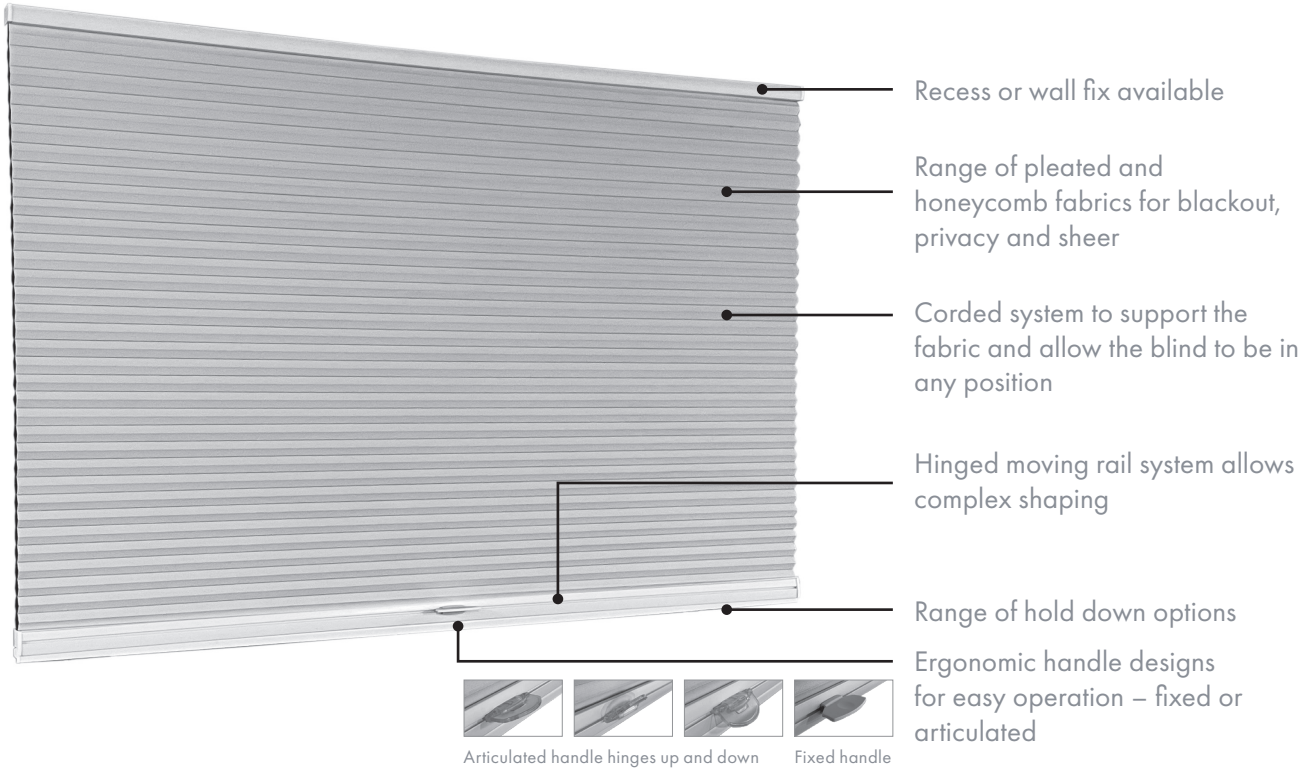

**sea**PLEAT  
Original

**Elegant and versatile pleated blinds to fit windows of any shape or incline**

- Uniquely flexible blinds
- Any simple or complex shape
- Ideal for inclined windows
- Multiple fabrics in one blind for day or night use
- Discreet low profile hardware
- Cabin light and temperature control
- Articulating, fixed or fabric handle
- Manual or powered options

## SEAPLEAT shape range:

Drawings are illustrative only.

## SEAPLEAT Fabric options

Pleat type	Light transmission	Colours
Plissé	Sheer	White, Grey, Off white, Light grey, Black, Cream
Plissé	Privacy	White, Ivory, Black, Graphite
Plissé	Blackout	White, Ivory, Black
Honeycomb <sup>1</sup>	Sheer	White, Ivory, Grey
Honeycomb <sup>1</sup>	Blackout	White, Ivory, Grey, Black

## Minimum and maximum dimensions<sup>2</sup>

	Powered		Manual	
	Width (X)	Drop (Y)	Width (X)	Drop (Y)
Minimum	306mm	100mm	106mm	100mm
Maximum	3500mm	3000mm	3500mm	3000mm

<sup>2</sup> Subject to fabric type which may need joining