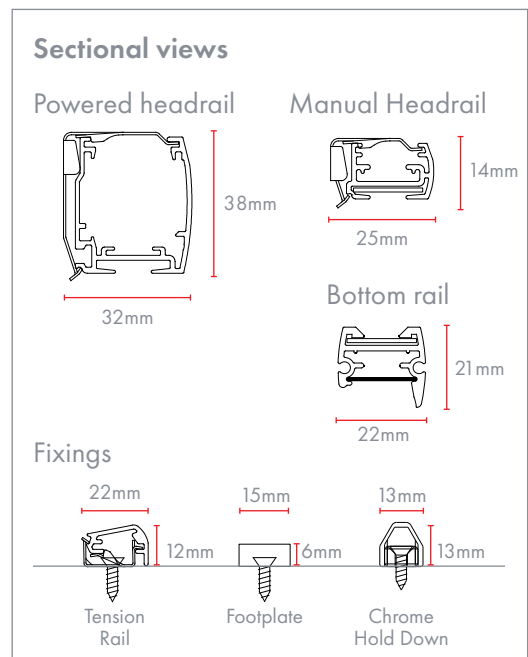

Elegant and versatile pleated blinds to fit windows of any shape or incline

- Uniquely flexible blinds
- Any simple or complex shape
- Ideal for inclined windows
- Multiple fabrics in one blind for day or night use
- Discreet low profile hardware
- Cabin light and temperature control
- Articulating, fixed or fabric handle
- Manual or powered options