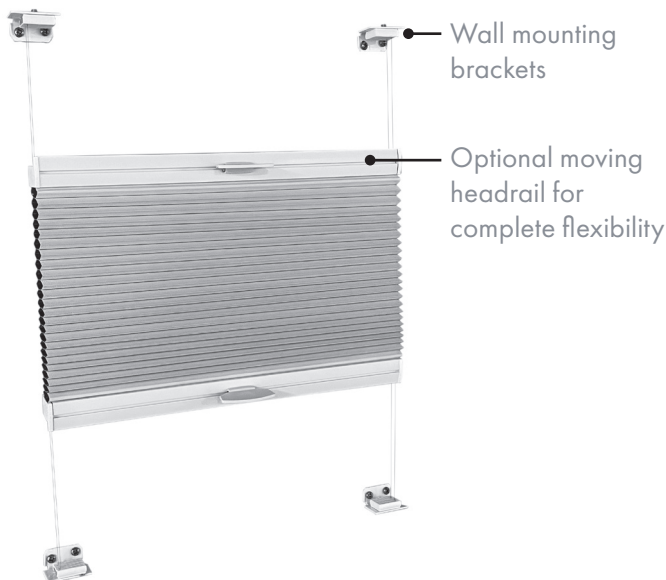

**sea**PLEAT  
Original

**Elegant and versatile pleated blinds to fit windows of any shape or incline**

- Uniquely flexible blinds
- Any simple or complex shape
- Ideal for inclined windows
- Multiple fabrics in one blind for day or night use
- Discreet low profile hardware
- Cabin light and temperature control
- Articulating, fixed or fabric handle
- Manual or powered options

## SEAPLEAT shape range:

Drawings are illustrative only.

## SEAPLEAT Fabric options

Pleat type	Light transmission	Colours
Plissé	Sheer	White, Grey, Off white, Light grey, Black, Cream
Plissé	Privacy	White, Ivory, Black, Graphite
Plissé	Blackout	White, Ivory, Black
Honeycomb <sup>1</sup>	Sheer	White, Ivory, Grey
Honeycomb <sup>1</sup>	Blackout	White, Ivory, Grey, Black