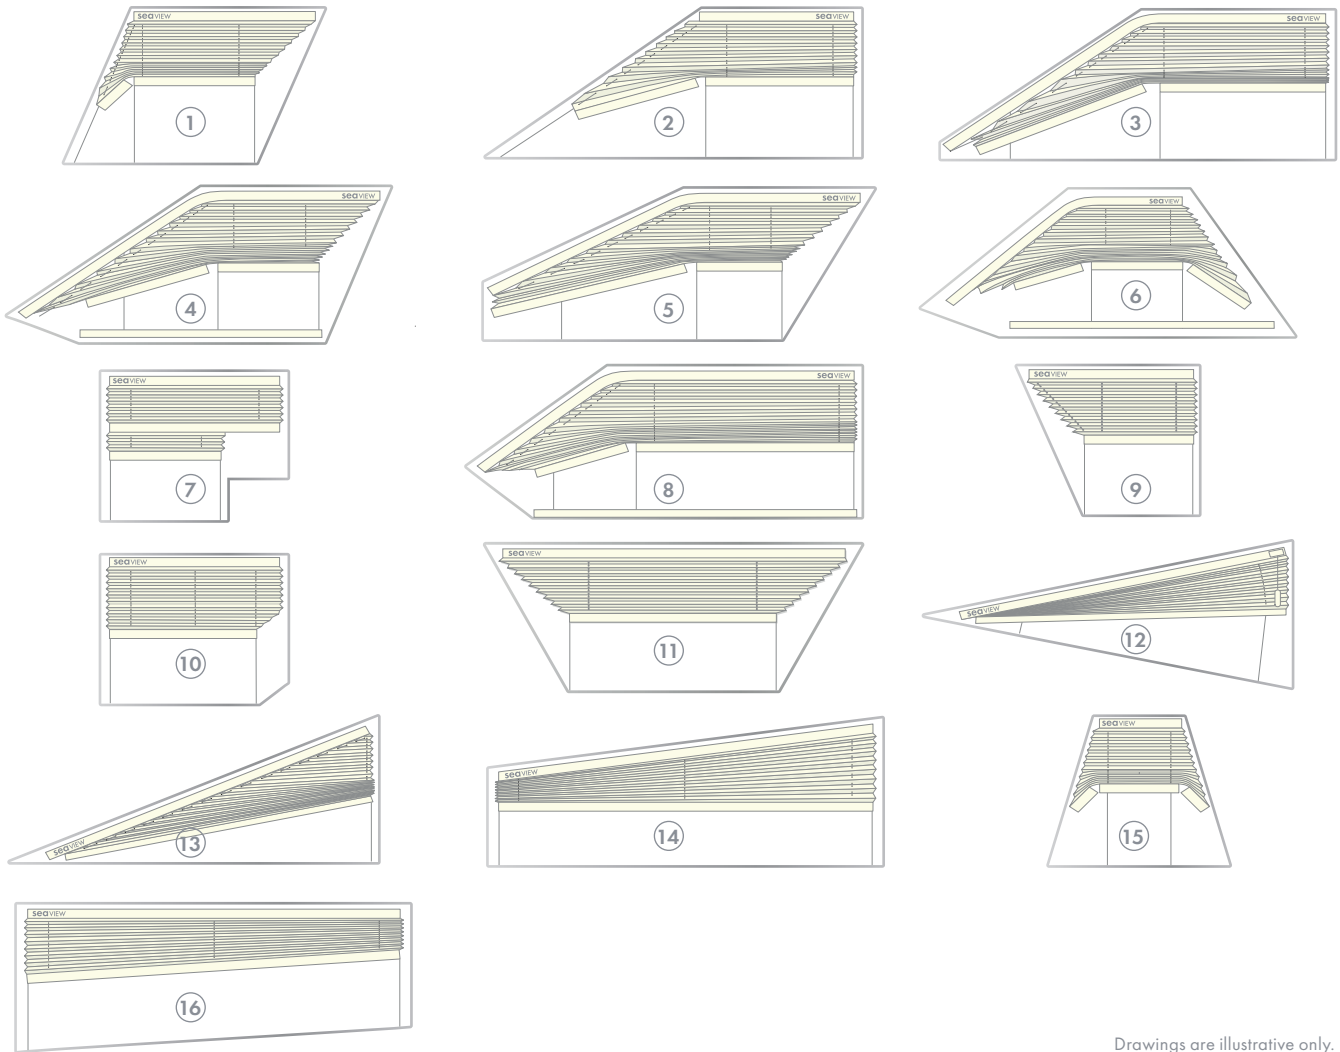

**sea**PLEAT  
Original

**Elegant and versatile pleated blinds to fit windows of any shape or incline**

- Uniquely flexible blinds
- Any simple or complex shape
- Ideal for inclined windows
- Multiple fabrics in one blind for day or night use
- Discreet low profile hardware
- Cabin light and temperature control
- Articulating, fixed or fabric handle
- Manual or powered options

# seaPLEAT

Original

## SEAPLEAT shape range:

Drawings are illustrative only.

## SEAPLEAT Fabric options

Pleat type	Light transmission	Colours
Plissé	Sheer	White, Grey, Off white, Light grey, Black, Cream
Plissé	Privacy	White, Ivory, Black, Graphite
Plissé	Blackout	White, Ivory, Black
Honeycomb <sup>1</sup>	Sheer	White, Ivory, Grey
Honeycomb <sup>1</sup>	Blackout	White, Ivory, Grey, Black