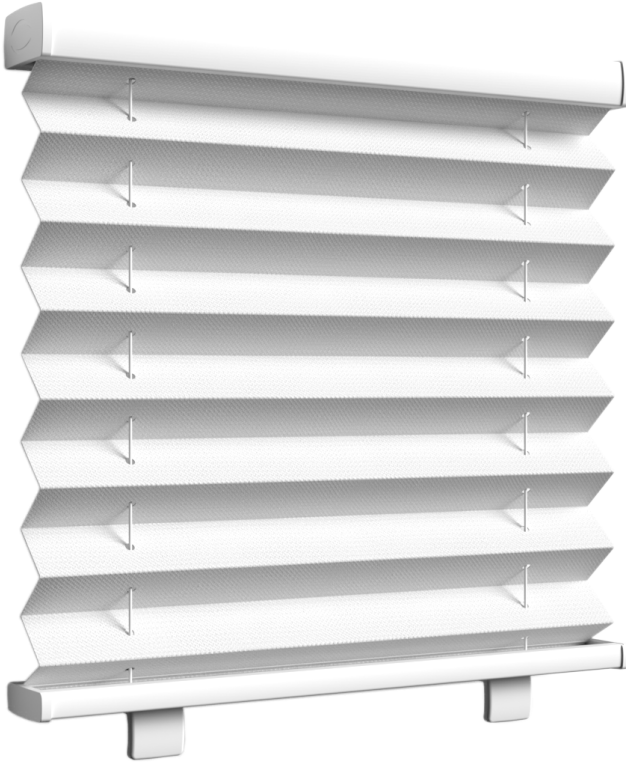

# seaPLEAT

## Flow

- Compact structure fits the tightest of recesses. Ceiling or wall fix
- Range of pleated and honeycomb fabrics for blackout, privacy and sheer
- Unique sprung cording system ideal for inclines of less than 30° as well as vertical
- Hardware available in white, ivory or anthracite

### Elegant and versatile pleated blinds to provide a luxurious finish for the smallest portlights and windows

- The most versatile, multi-functional pleated blind yet
- Can accommodate a sloped or non-parallel recess
- Elegant handle options for ease of use at any angle
- Helps cabin light and temperature control

#### SEAPLEAT Flow Fabric options

Pleat type	Light transmission	Colours
Plissé	Sheer	
Plissé	Privacy	
Plissé	Blackout	
Honeycomb	Sheer	
Honeycomb	Blackout	