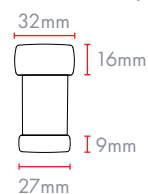

Sectional views

Blind rails only