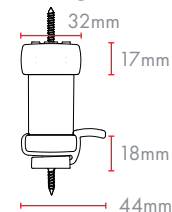

Ceiling fix