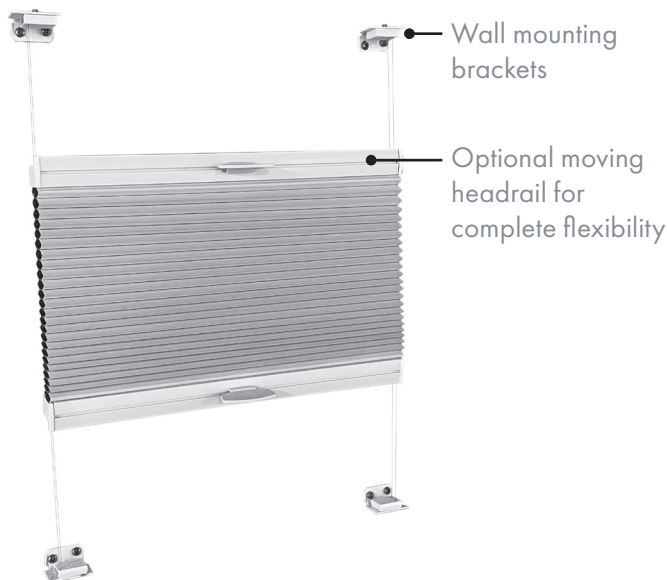

seaPLEAT Dual

Elegant and versatile pleated blinds with multiple fabrics to fit vertical or inclined windows

- Supremely flexible blinds
- Ideal for inclined windows
- Multiple fabrics in one blind for day or night use
- Multiple rail and fabric configurations
- Discreet low profile hardware
- Cabin light and temperature control
- Articulating, fixed or fabric handle
- Manual or powered options

Sectional views

seaPLEAT Dual

SEAPLEAT Dual rail and fabric configurations:

Dual rails and fabrics configured top & bottom

Dual rails and fabrics configured top & top

Dual rails and fabrics configured bottom & bottom

SEAPLEAT Dual is suitable for both vertical and horizontal windows as well as 30° and 60° inclines.

Drawings are illustrative only.

SEAPLEAT Fabric options

Pleat type	Light transmission	Colours
Plissé	Sheer	White, Grey, Off white, Light grey, Black, Cream
Plissé	Privacy	White, Ivory, Black, Graphite
Plissé	Blackout	White, Ivory, Black
Honeycomb ¹	Sheer	White, Ivory, Graphite
Honeycomb ¹	Blackout	White, Ivory, Graphite, Black