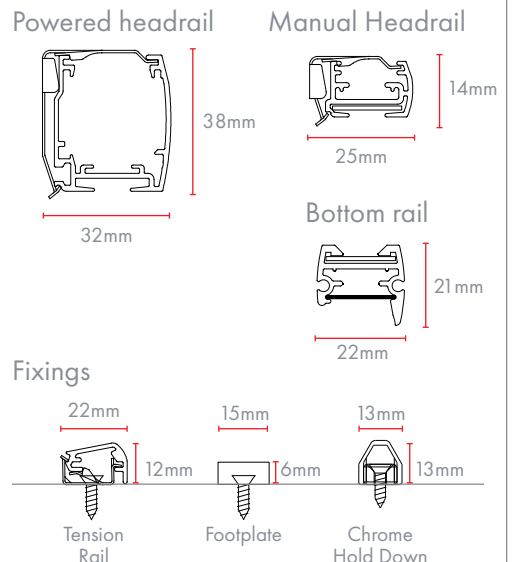

Sectional views

seaPLEAT Dual

SEAPLEAT Dual rail and fabric configurations:

Dual rails and fabrics configured top & bottom

Dual rails and fabrics configured top & top

Dual rails and fabrics configured bottom & bottom

SEAPLEAT Dual is suitable for both vertical and horizontal windows as well as 30° and 60° inclines.

Drawings are illustrative only.

SEAPLEAT Fabric options

Pleat type	Light transmission	Colours
Plissé	Sheer	White, Grey, Off white, Light grey, Black, Cream
Plissé	Privacy	White, Ivory, Black, Graphite
Plissé	Blackout	White, Ivory, Black
Honeycomb ¹	Sheer	White, Ivory, Graphite
Honeycomb ¹	Blackout	White, Ivory, Graphite, Black

¹ Honeycomb fabric is not available with hinged bottom rail

Fabric colour key

Minimum and maximum dimensions²

	Powered		Manual	
	Width (X)	Drop (Y)	Width (X)	Drop (Y)
Minimum	306mm	100mm	106mm	100mm
Maximum	3500mm	3000mm	3500mm	3000mm