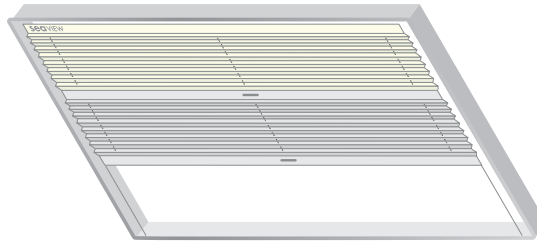

seaPLEAT Dual

Elegant and versatile pleated blinds with multiple fabrics to fit vertical or inclined windows

- Supremely flexible blinds
- Ideal for inclined windows
- Multiple fabrics in one blind for day or night use
- Multiple rail and fabric configurations
- Discreet low profile hardware
- Cabin light and temperature control
- Articulating, fixed or fabric handle
- Manual or powered options

Sectional views

seaPLEAT Dual

SEAPLEAT Dual rail and fabric configurations:

Dual rails and fabrics configured top & bottom

Dual rails and fabrics configured top & top

Dual rails and fabrics configured bottom & bottom

SEAPLEAT Dual is suitable for both vertical and horizontal windows as well as 30° and 60° inclines.

Drawings are illustrative only.

SEAPLEAT Fabric options

Pleat type	Light transmission	Colours
Plissé	Sheer	White, Grey, Off white, Light grey, Black, Cream
Plissé	Privacy	White, Ivory, Black, Graphite
Plissé	Blackout	White, Ivory, Black
Honeycomb ¹	Sheer	White, Ivory, Graphite
Honeycomb ¹	Blackout	White, Ivory, Graphite, Black

¹ Honeycomb fabric is not available with hinged bottom rail

Fabric colour key

Minimum and maximum dimensions²

	Powered		Manual	
	Width (X)	Drop (Y)	Width (X)	Drop (Y)
Minimum	306mm	100mm	106mm	100mm
Maximum	3500mm	3000mm	3500mm	3000mm