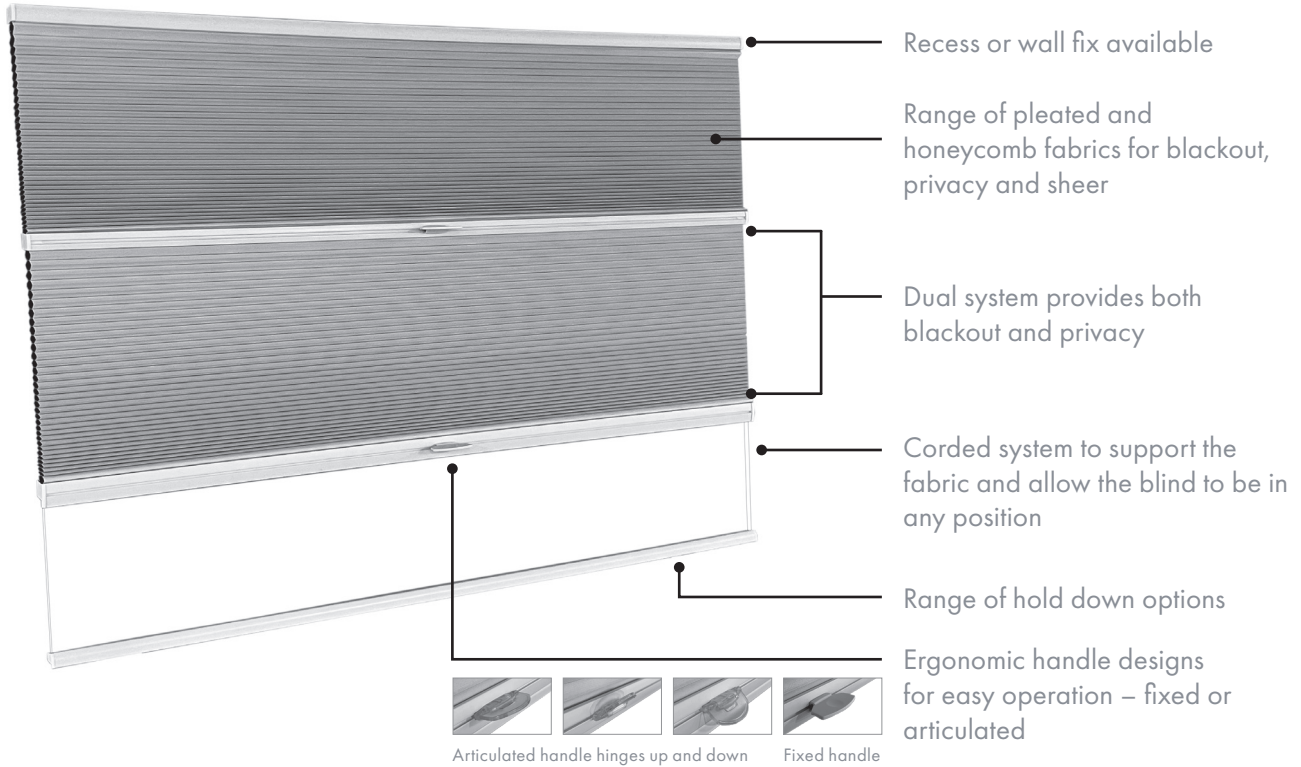

seaPLEAT Dual

Elegant and versatile pleated blinds with multiple fabrics to fit vertical or inclined windows

- Supremely flexible blinds
- Ideal for inclined windows
- Multiple fabrics in one blind for day or night use
- Multiple rail and fabric configurations
- Discreet low profile hardware
- Cabin light and temperature control
- Articulating, fixed or fabric handle
- Manual or powered options

Sectional views

seaPLEAT Dual

SEAPLEAT Dual rail and fabric configurations:

Dual rails and fabrics configured top & bottom

Dual rails and fabrics configured top & top

Dual rails and fabrics configured bottom & bottom

SEAPLEAT Dual is suitable for both vertical and horizontal windows as well as 30° and 60° inclines.

Drawings are illustrative only.

SEAPLEAT Fabric options

Pleat type	Light transmission	Colours
Plissé	Sheer	White, Grey, Off white, Light grey, Black, Cream
Plissé	Privacy	White, Ivory, Black, Graphite
Plissé	Blackout	White, Ivory, Black
Honeycomb ¹	Sheer	White, Ivory, Graphite
Honeycomb ¹	Blackout	White, Ivory, Graphite, Black

¹ Honeycomb fabric is not available with hinged bottom rail

Fabric colour key

Minimum and maximum dimensions²

	Powered		Manual	
	Width (X)	Drop (Y)	Width (X)	Drop (Y)
Minimum	306mm	100mm	106mm	100mm
Maximum	3500mm	3000mm	3500mm	3000mm