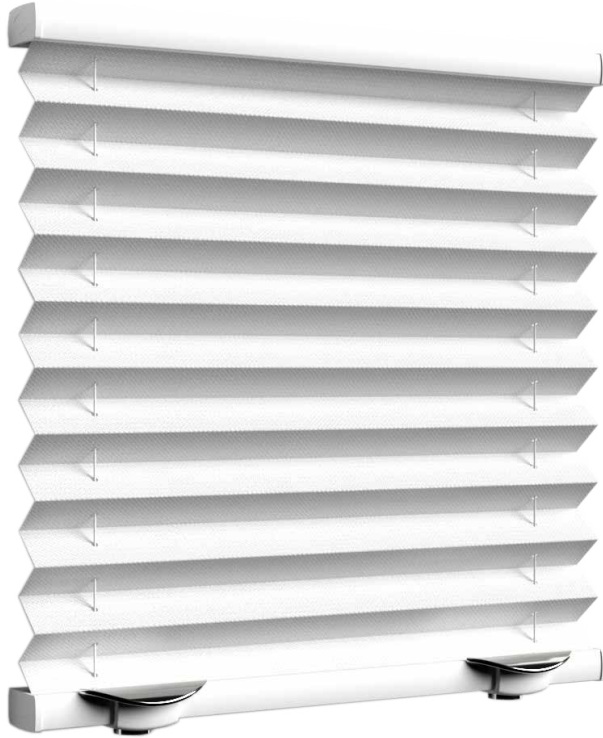

seaPLEAT

Balance

- Compact structure fits the tightest of recesses. Ceiling or wall fix
- Range of pleated and honeycomb fabrics for blackout, privacy and sheer
- Unique invisible restraint system enables positioning at any height
- Hardware available in white, ivory or anthracite

Elegant pleated blinds for doorways and removable windows

- A free-hanging blind without external cording or guidewires, ideal for walk-through doorways and open windows
- Magnetic hold-down and hold-up for all-weather application
- Optional chrome handles
- Helps cabin light and temperature control

SEAPLEAT Balance Fabric options

Pleat type	Light transmission	Colours
Plissé	Sheer	
Plissé	Privacy	
Plissé	Blackout	
Honeycomb	Privacy	

Fabric colour key

Minimum and maximum dimensions

	Width (X)	Drop (Y)
Minimum	300mm	150mm
Maximum	2000mm	2100mm

Hardware colour options

Sectional views